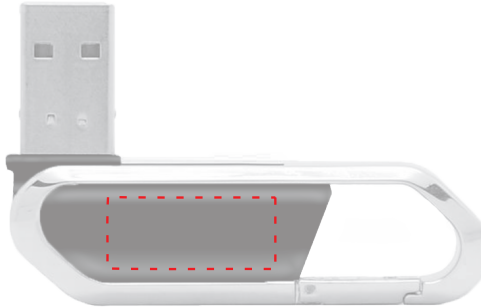

Executive Carabiner Drive™ XC

Item Code: AiO-USBXC

Imprint Size: 0.875" w x 0.375" h

Disclaimer

This proof is primarily used to display imprint size and location only. Color proofs are not a guaranteed representation of actual imprint color and product. PMS matching not available on Full Color (VibraColor)/ 4-Color process artwork. PMS Colors shown may vary based on computer monitored used. If PMS color is not noted on order, standard ink color will be used Standard Ink Color Chart. PMS Color Match cannot be guaranteed to match, only as close as possible, particularly on dark color items or stainless steel.