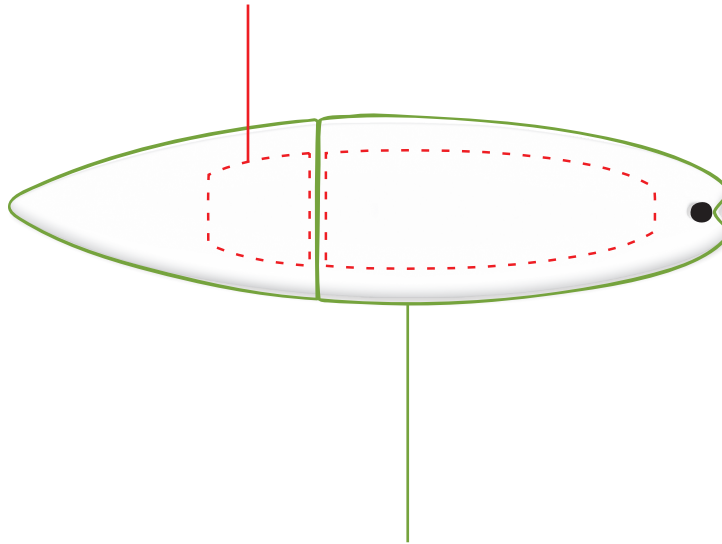

Surfboard Drive™ SF

Item Code: AiO-USBSF

Imprint Size (1 color, Cap): 0.625" w x 0.5" h

Imprint Size (1 color, Drive): 1.25" w x 0.5" h

Imprint Size (VibraColor®): 3.75" w x 1" h

Disclaimer

This proof is primarily used to display imprint size and location only. Color proofs are not a guaranteed representation of actual imprint color and product. PMS matching not available on Full Color (VibraColor)/ 4-Color process artwork. PMS Colors shown may vary based on computer monitored used. If PMS color is not noted on order, standard ink color will be used Standard Ink Color Chart. PMS Color Match cannot be guaranteed to match, only as close as possible, particularly on dark color items or stainless steel.