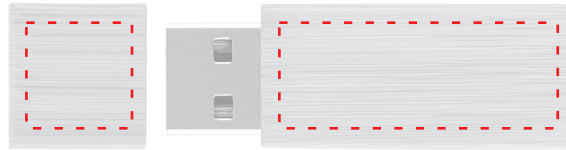

Eco Long Wood Drive™ EL

Item Code: AiO-USBEL

Cap Imprint Size:
0.55" w x 0.55" h

Drive Imprint Size:
1.45" w x 0.55" h

Disclaimer

This proof is primarily used to display imprint size and location only. Color proofs are not a guaranteed representation of actual imprint color and product.

PMS matching not available on Full Color (VibraColor)/ 4-Color process artwork. PMS Colors shown may vary based on computer monitored used.

If PMS color is not noted on order, standard ink color will be used Standard Ink Color Chart.