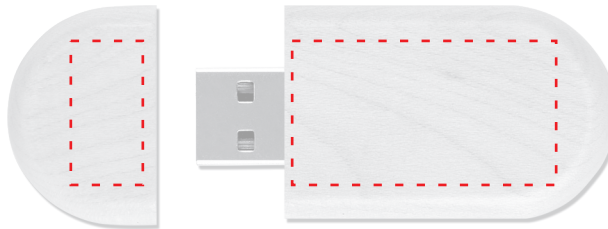

Eco Jumbo Wood Drive™ EJ

Item Code: AiO-USBEJ

Cap Imprint Size:
0.375" w x 0.75" h

Drive Imprint Size:
1.375" w x 0.75" h

Disclaimer

This proof is primarily used to display imprint size and location only. Color proofs are not a guaranteed representation of actual imprint color and product. PMS matching not available on Full Color (VibraColor)/ 4-Color process artwork. PMS Colors shown may vary based on computer monitored used. If PMS color is not noted on order, standard ink color will be used Standard Ink Color Chart. PMS Color Match cannot be guaranteed to match, only as close as possible, particularly on dark color items or stainless steel.