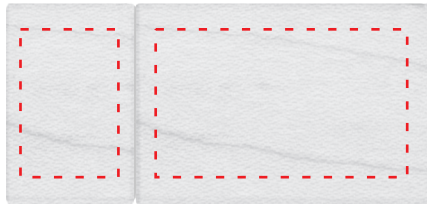

Eco Good Wood Drive™ EG

Item Code: AiO-USBEG

Cap Imprint Size:
0.51" w x 0.77" h

Drive Imprint Size:
1.31" w x 0.77" h

Disclaimer

This proof is primarily used to display imprint size and location only. Color proofs are not a guaranteed representation of actual imprint color and product. PMS matching not available on Full Color (VibraColor)/ 4-Color process artwork. PMS Colors shown may vary based on computer monitored used. If PMS color is not noted on order, standard ink color will be used Standard Ink Color Chart. PMS Color Match cannot be guaranteed to match, only as close as possible, particularly on dark color items or stainless steel.