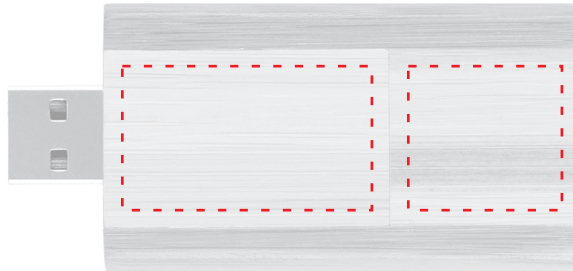

Eco Flip Wood Drive™

Item Code: AiO-USBEF

Top Imprint Size:
1.3" w x 0.75" h

Bottom Imprint Size:
0.8" w x 0.75" h

Disclaimer

This proof is primarily used to display imprint size and location only. Color proofs are not a guaranteed representation of actual imprint color and product. PMS matching not available on Full Color (VibraColor)/ 4-Color process artwork. PMS Colors shown may vary based on computer monitored used. If PMS color is not noted on order, standard ink color will be used Standard Ink Color Chart. PMS Color Match cannot be guaranteed to match, only as close as possible, particularly on dark color items or stainless steel.