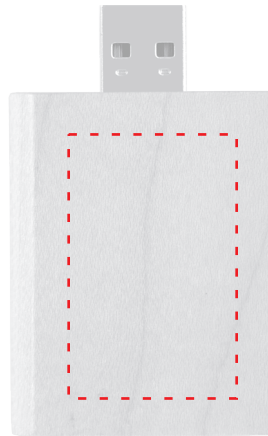

Eco Book Wood Drive™

Item Code: AiO-USBEB

Imprint Size: 0.875" w x 1.375" h

Disclaimer

This proof is primarily used to display imprint size and location only. Color proofs are not a guaranteed representation of actual imprint color and product. PMS matching not available on Full Color (VibraColor)/ 4-Color process artwork. PMS Colors shown may vary based on computer monitored used. If PMS color is not noted on order, standard ink color will be used Standard Ink Color Chart. PMS Color Match cannot be guaranteed to match, only as close as possible, particularly on dark color items or stainless steel.