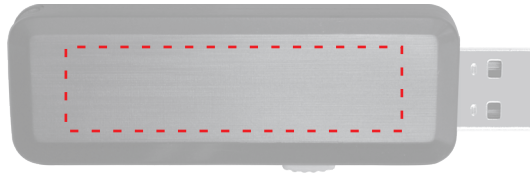

Type-C and 3.0 Slide Drive CSL

Item Code: AiO-USBCSL

Imprint Size: 1.75" w x 0.4375" h

Disclaimer

This proof is primarily used to display imprint size and location only. Color proofs are not a guaranteed representation of actual imprint color and product.

PMS matching not available on Full Color (VibraColor)/ 4-Color process artwork. PMS Colors shown may vary based on computer monitored used.

If PMS color is not noted on order, standard ink color will be used Standard Ink Color Chart.

PMS Color Match cannot be guaranteed to match, only as close as possible, particularly on dark color items or stainless steel.