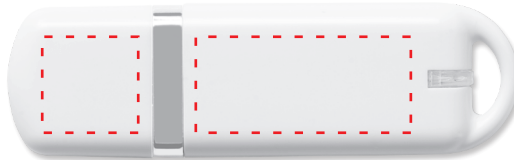

# Flash Drive BE

Item Code: AiO-USBBE

**Cap Imprint Size:**  
0.5" w x 0.5" h

**Drive Imprint Size:**  
1.12" w x 0.5" h

## Disclaimer

This proof is primarily used to display imprint size and location only. Color proofs are not a guaranteed representation of actual imprint color and product. PMS matching not available on Full Color (VibraColor)/ 4-Color process artwork. PMS Colors shown may vary based on computer monitored used. If PMS color is not noted on order, standard ink color will be used Standard Ink Color Chart. PMS Color Match cannot be guaranteed to match, only as close as possible, particularly on dark color items or stainless steel.