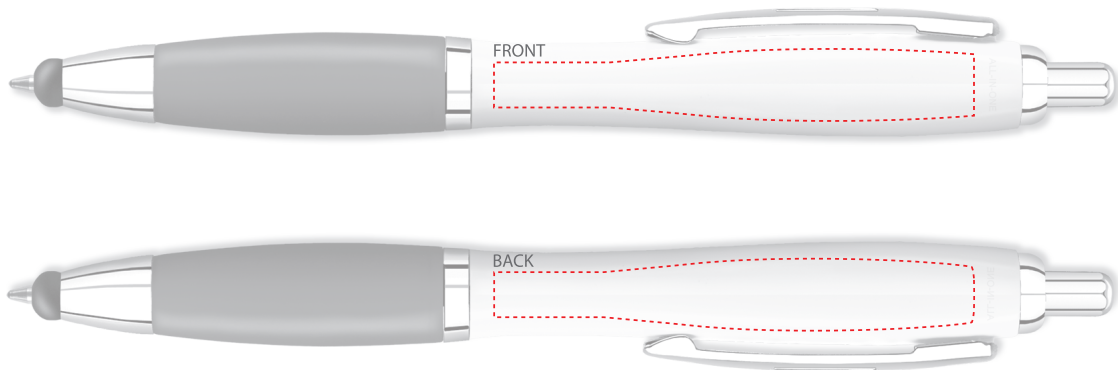

COLOR PRO PEN

AiO-WCPRO

VibraColor® Imprint Size: 2.5"w x 0.375"h

Disclaimer

This proof is primarily used to display imprint size and location only. Color proofs are not a guaranteed representation of actual imprint color and product.

PMS Color Match cannot be guaranteed to match, only as close as possible, particularly on dark color items or stainless steel.