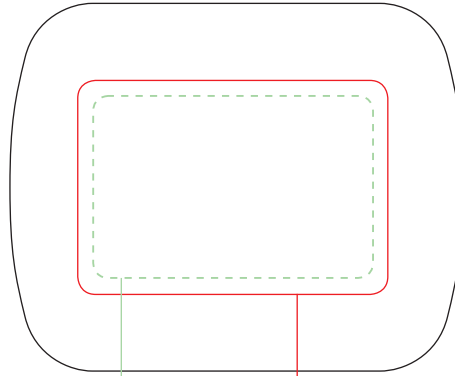

Rectangle Mint Tin

Item Code: AiO-MNRET

MINT TIN-RECTANGLE

Imprint Area: 1.75" x 1.375"

RECTANGLE MINT TIN

VibraColor®

Imprint Area: 1.45" x 0.94" (Safe Area)
1.61" x 1.11" (Bleed)

(SILVER)
VibraColor®

Reverse Imprint 1-1/4w x 3/4h

Disclaimer

This proof is primarily used to display imprint size and location only. Color proofs are not a guaranteed representation of actual imprint color and product.

PMS matching not available on Full Color (VibraColor)/ 4-Color process artwork. PMS Colors shown may vary based on computer monitored used.