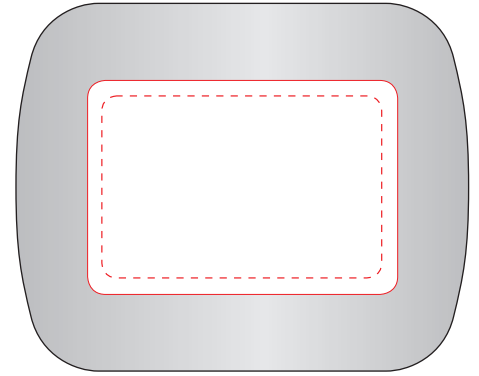

Rectangle Mint Tin

Item Code: AiO-MNRET

MINT TIN-RECTANGLE

Imprint Area: 1.75" x 1.375"

RECTANGLE MINT TIN

VibraColor®

Imprint Area: 1.45" x 0.94" (Safe Area)
1.61" x 1.11" (Bleed)

(SILVER)
VibraColor®

Reverse Imprint 1-1/4w x 3/4h

Disclaimer

This proof is primarily used to display imprint size and location only. Color proofs are not a guaranteed representation of actual imprint color and product.

PMS matching not available on Full Color (VibraColor)/ 4-Color process artwork. PMS Colors shown may vary based on computer monitored used.