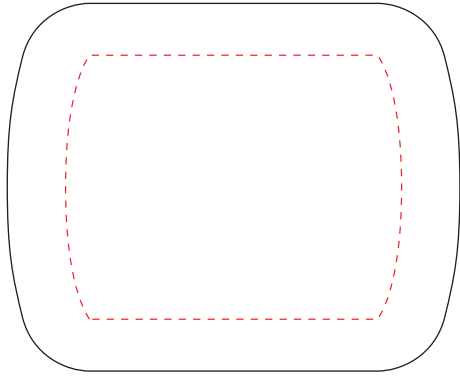

Rectangle Mint Tin

Item Code: AiO-MNRET

MINT TIN-RECTANGLE

Imprint Area: 1.75" x 1.375"

RECTANGLE MINT TIN

VibraColor®

Imprint Area: 1.45" x 0.94" (Safe Area)
1.61" x 1.11" (Bleed)

(SILVER)
VibraColor®

Reverse Imprint 1-1/4w x 3/4h

Disclaimer

This proof is primarily used to display imprint size and location only. Color proofs are not a guaranteed representation of actual imprint color and product.

PMS matching not available on Full Color (VibraColor)/ 4-Color process artwork. PMS Colors shown may vary based on computer monitored used.